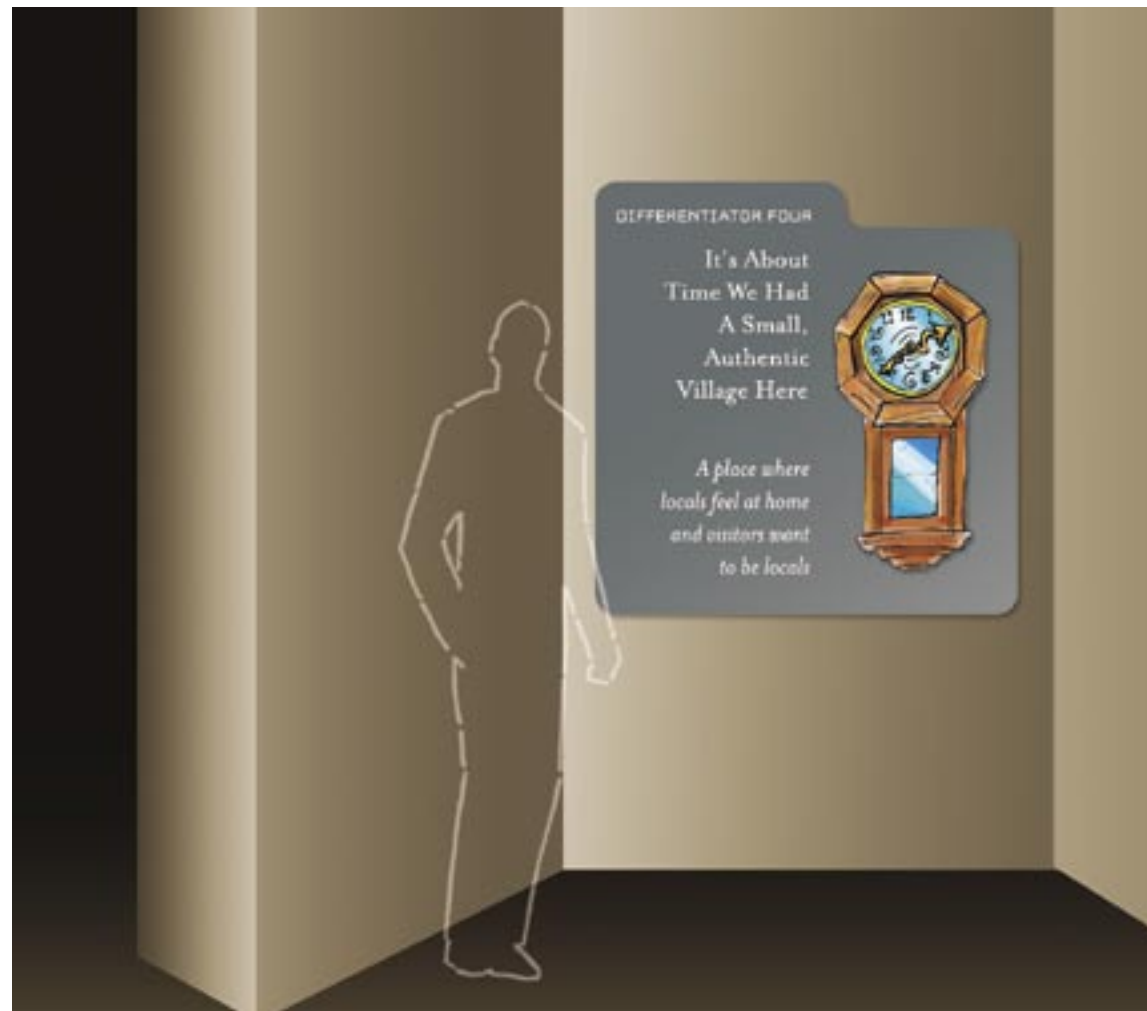

The four differentiators are
"It's My Mountain"

"We're on top of the World"

"We're A true yet accessible hideaway"

Gallery walls will be dramatically lit using Amber and teal theatrical lighting.

Alternate Land Cruiser view

Paint Scheme:
Wall color: Toast
Ceiling color: Anthracite

A7. WINTER PARK DISCOVERY CENTER – DIFFERENTIATORS

WINTER PARK, COLORADO

The fourth differentiator for Winter Park will be a hand-crafted whimsical folk-art wall clock. The face of the clock will have a mirror, reflecting the image of the viewer.