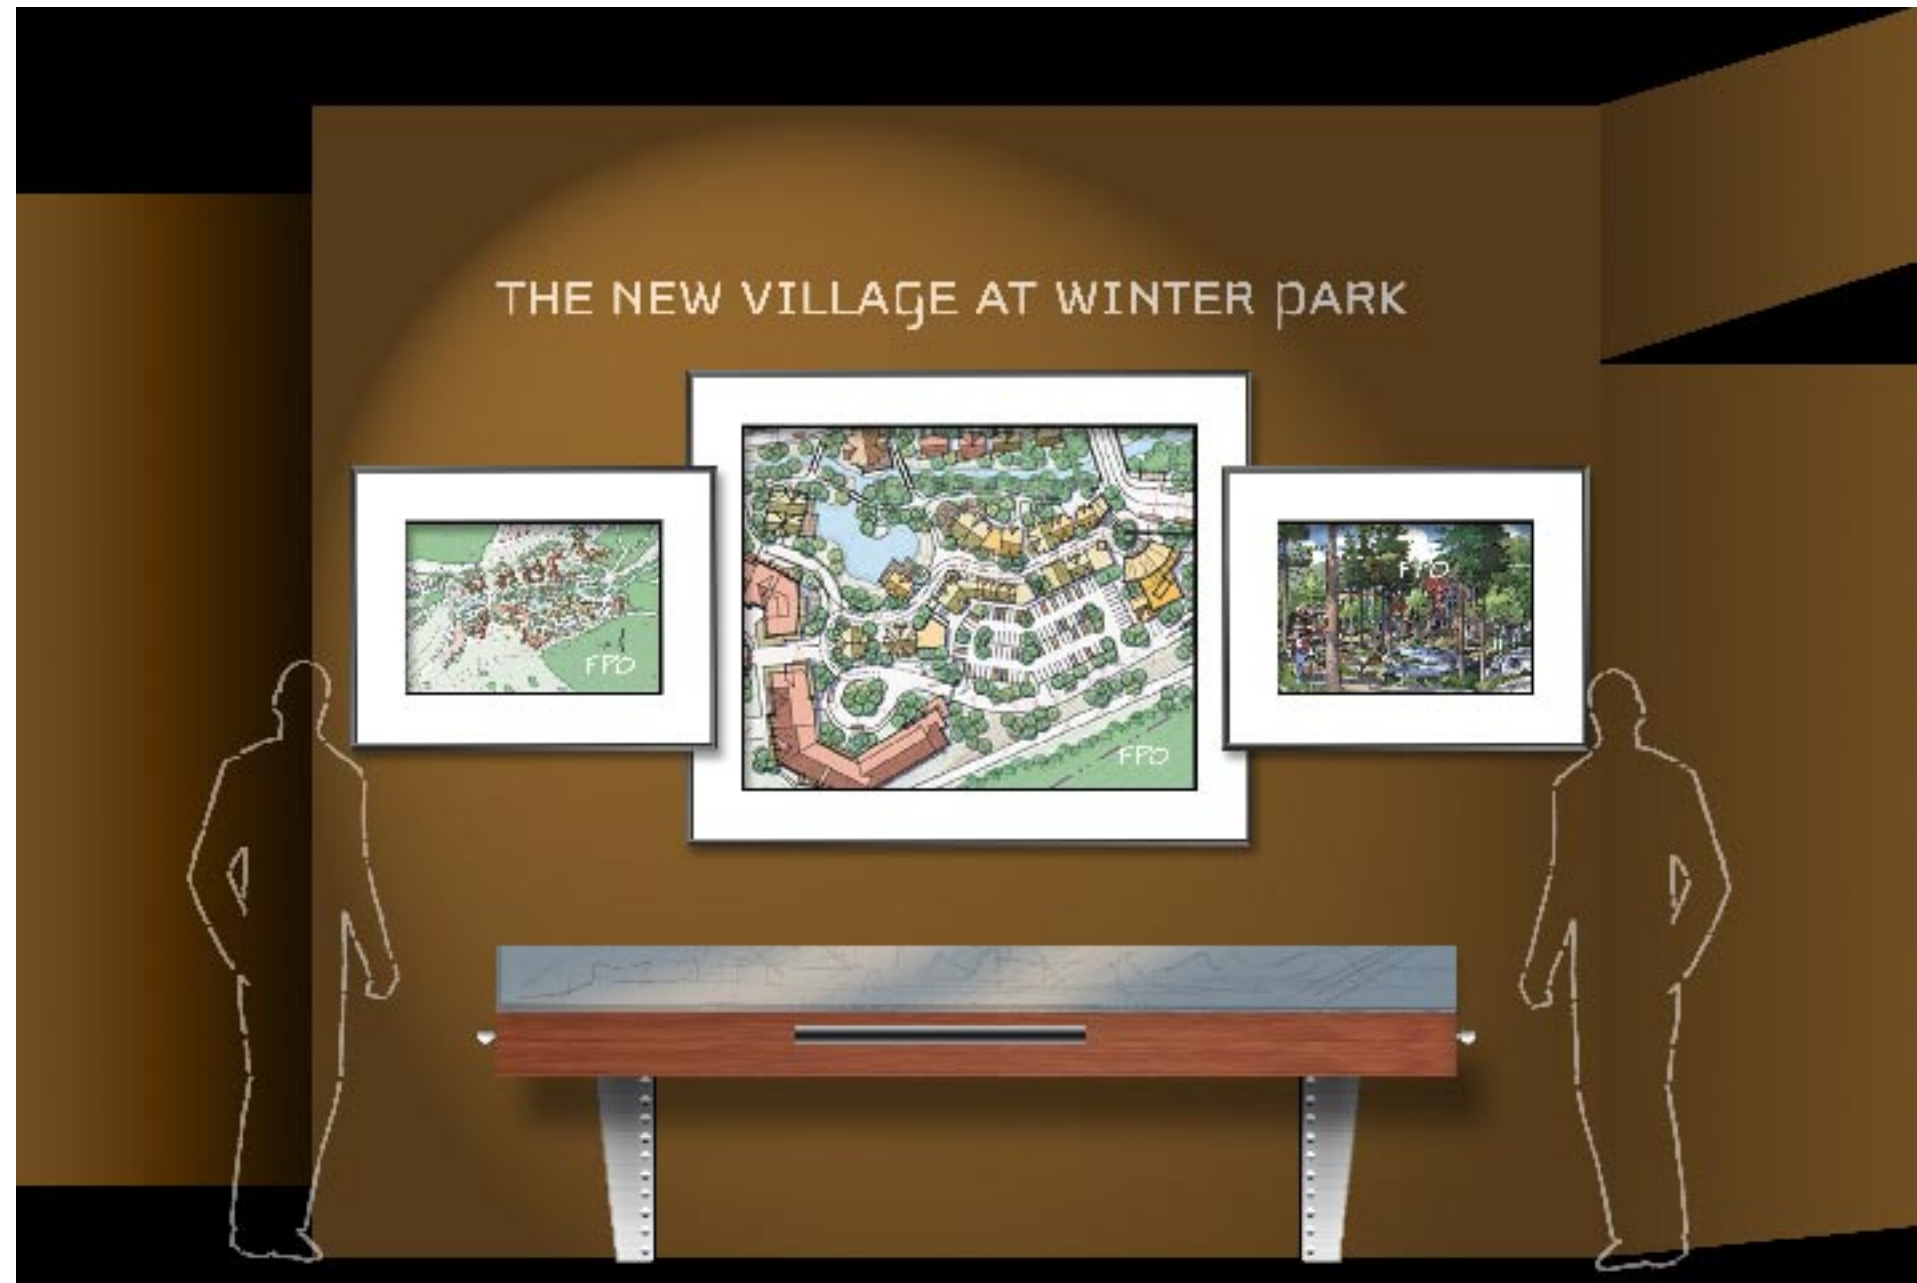

A new Masterplan is scheduled to be delivered to E+S in early June. Once received, the stylized master plan and supporting text will be mounted and framed using the same "gallery" style as the pre-show exhibit, utilizing a deep black wooden frame and wide white matt. The matt will be placed two inches in front of the art creating a shadow-box effect.