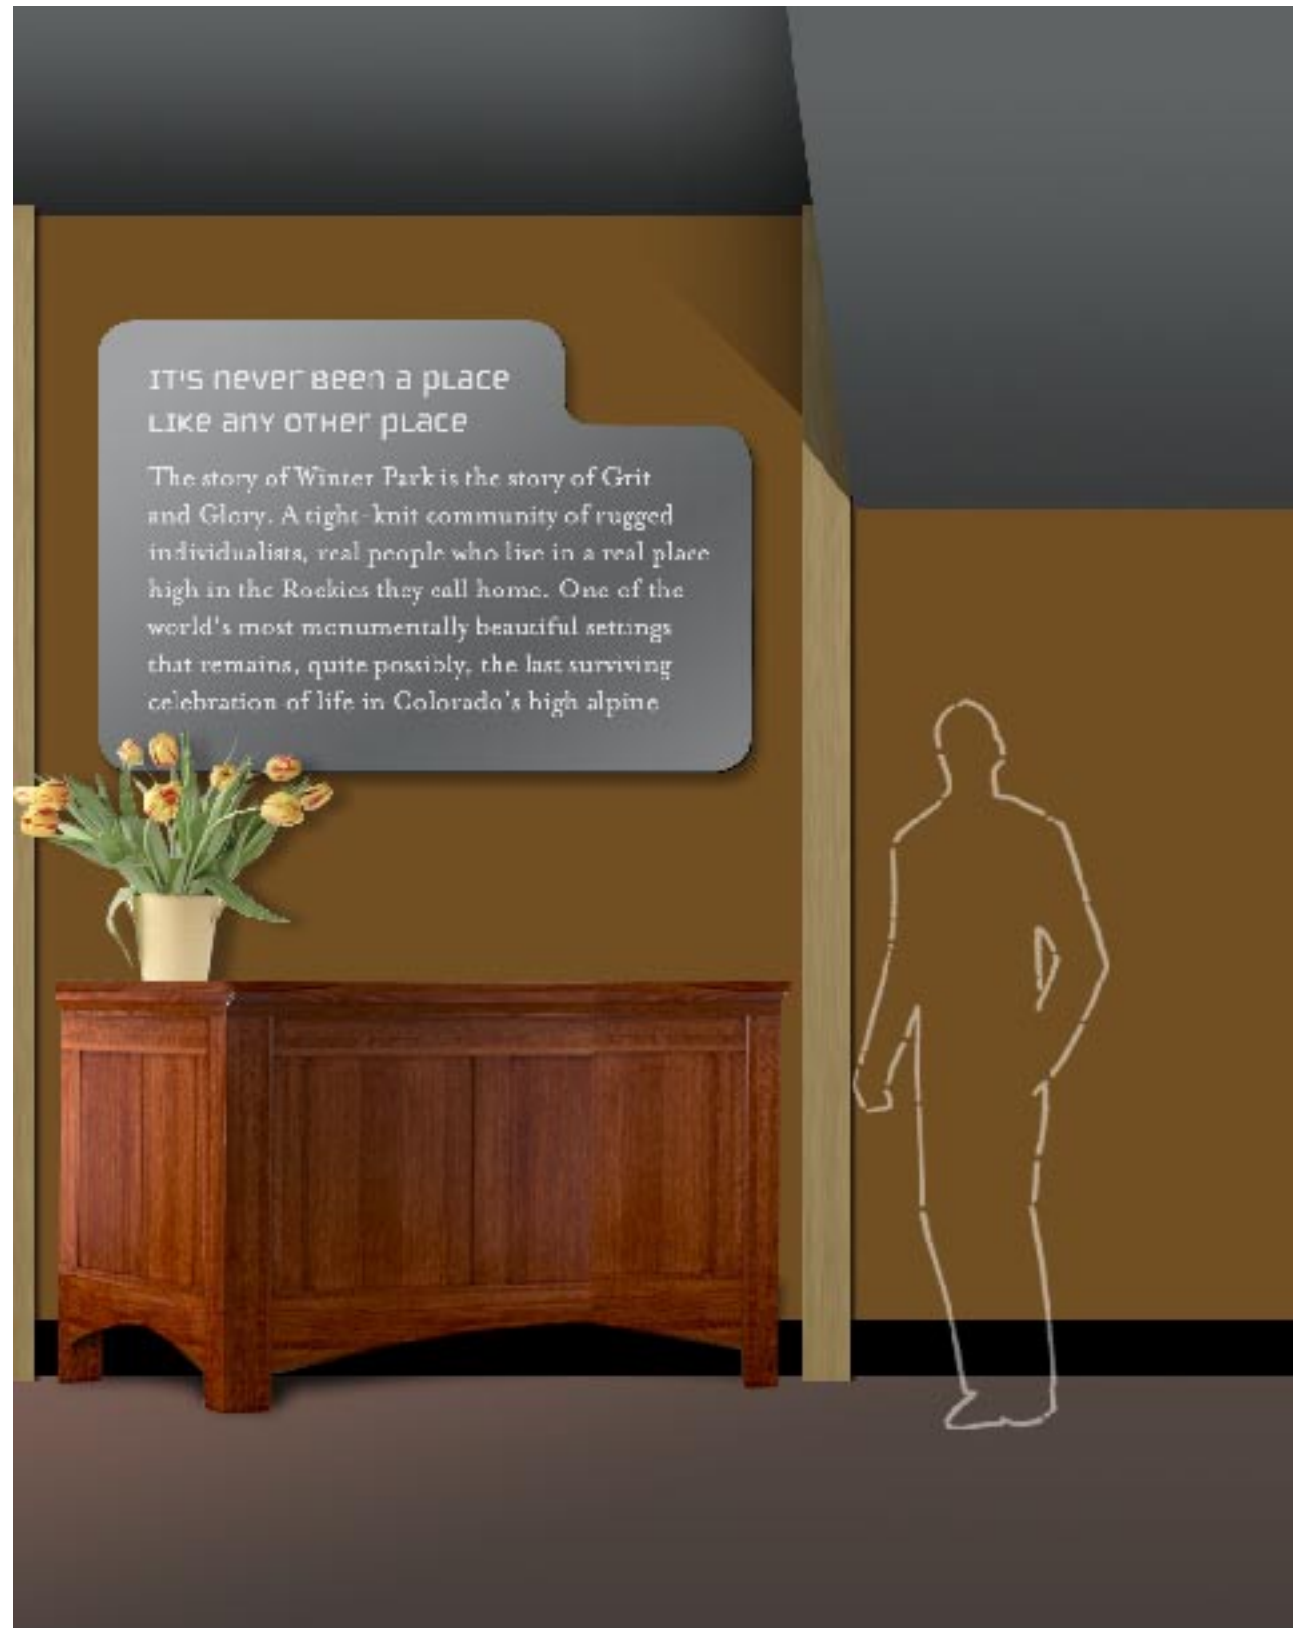

Vinyl type (pearl in color) applied directly to painted wall and lit with a wall wash of light. Wall will be dramatically lit using Amber and teal theatrical lighting. (as per sample shown on previous page)

Paint Scheme:
Wall Color: Chipmunk