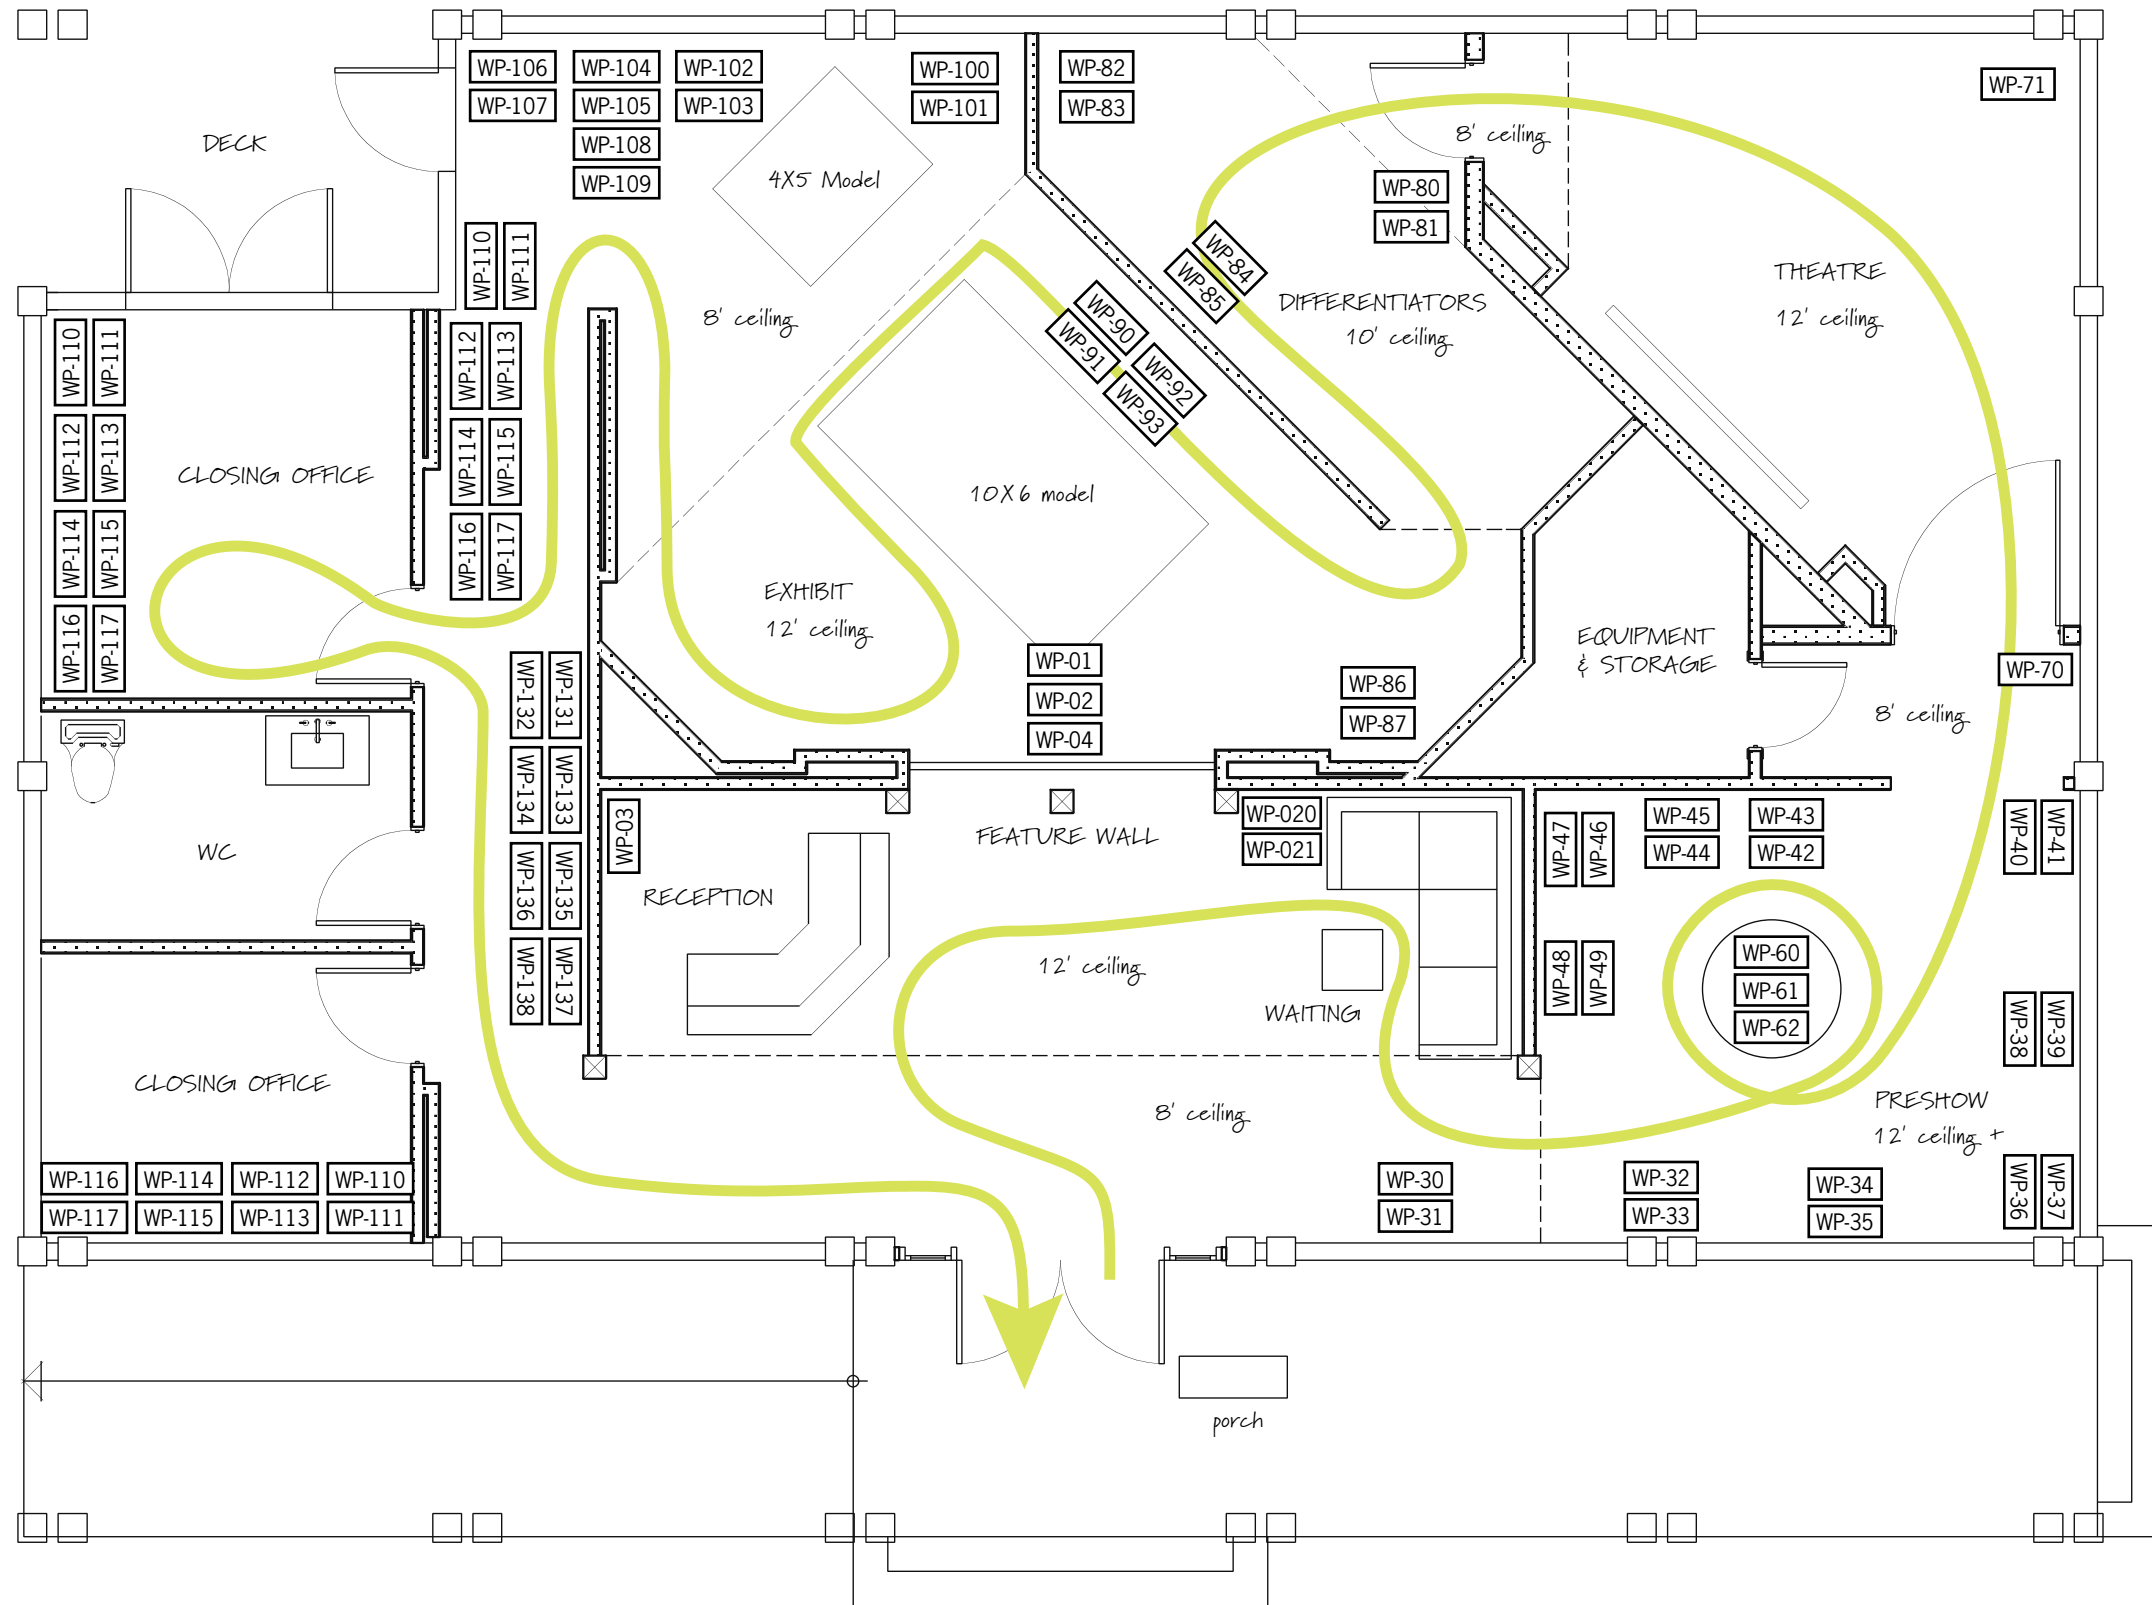

WINTER PARK DISCOVERY CENTER - DESIGN DRAWINGS

WINTER PARK, COLORADO

Exhibit list

Lobby
 WP-01 glass sculpture (2)
 WP-02 wooden mounting structure
 WP-04 sculpture signage
 WP-03 reception signage
 WP-020 mountain art print
 WP-021 mountain art print frame