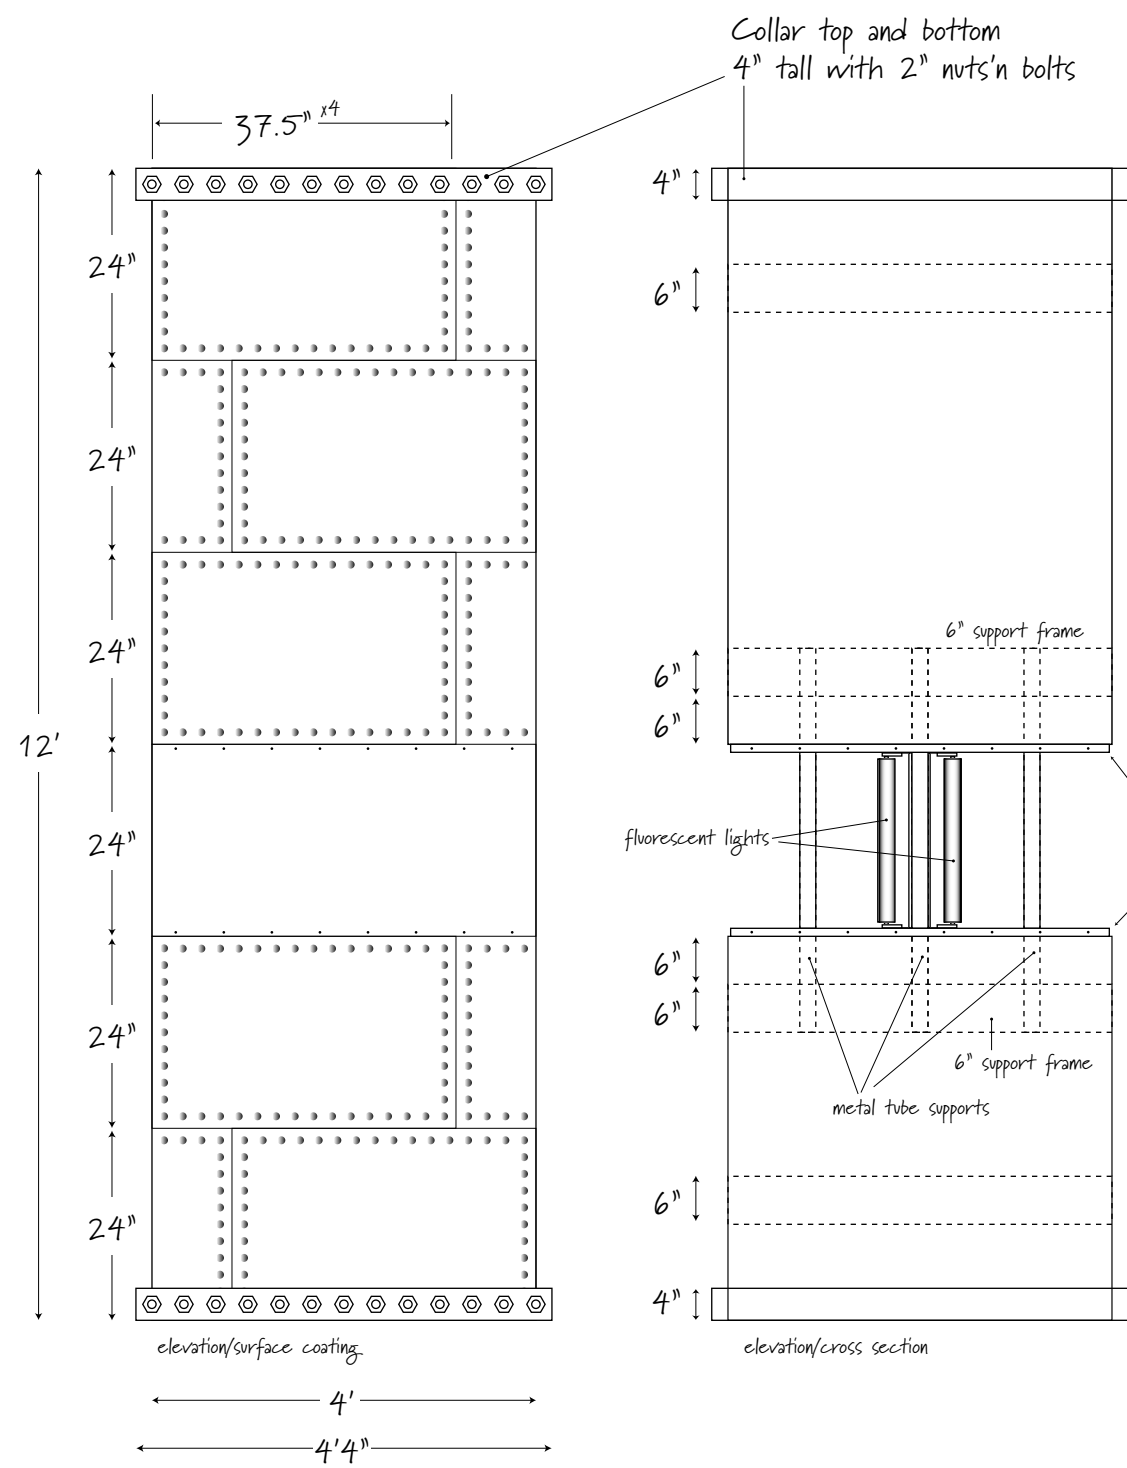

A4. WINTER PARK DISCOVERY CENTER – PRE-SHOW

WINTER PARK, COLORADO

dimensions:
height = 12'
diameter = 4'
circumference = 12'6.72"

plate sizes = approx. 37.5"w x 24"h

surface : aged mild steel plates with 1" rivets