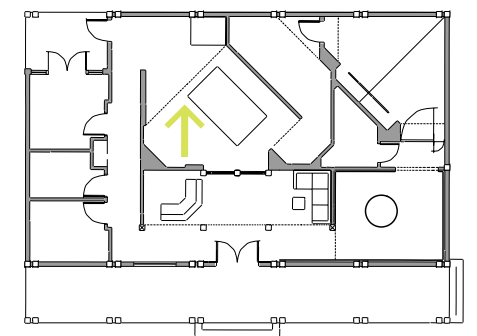

A10. WINTER PARK DISCOVERY CENTER – MASTER PLAN

WINTER PARK, COLORADO