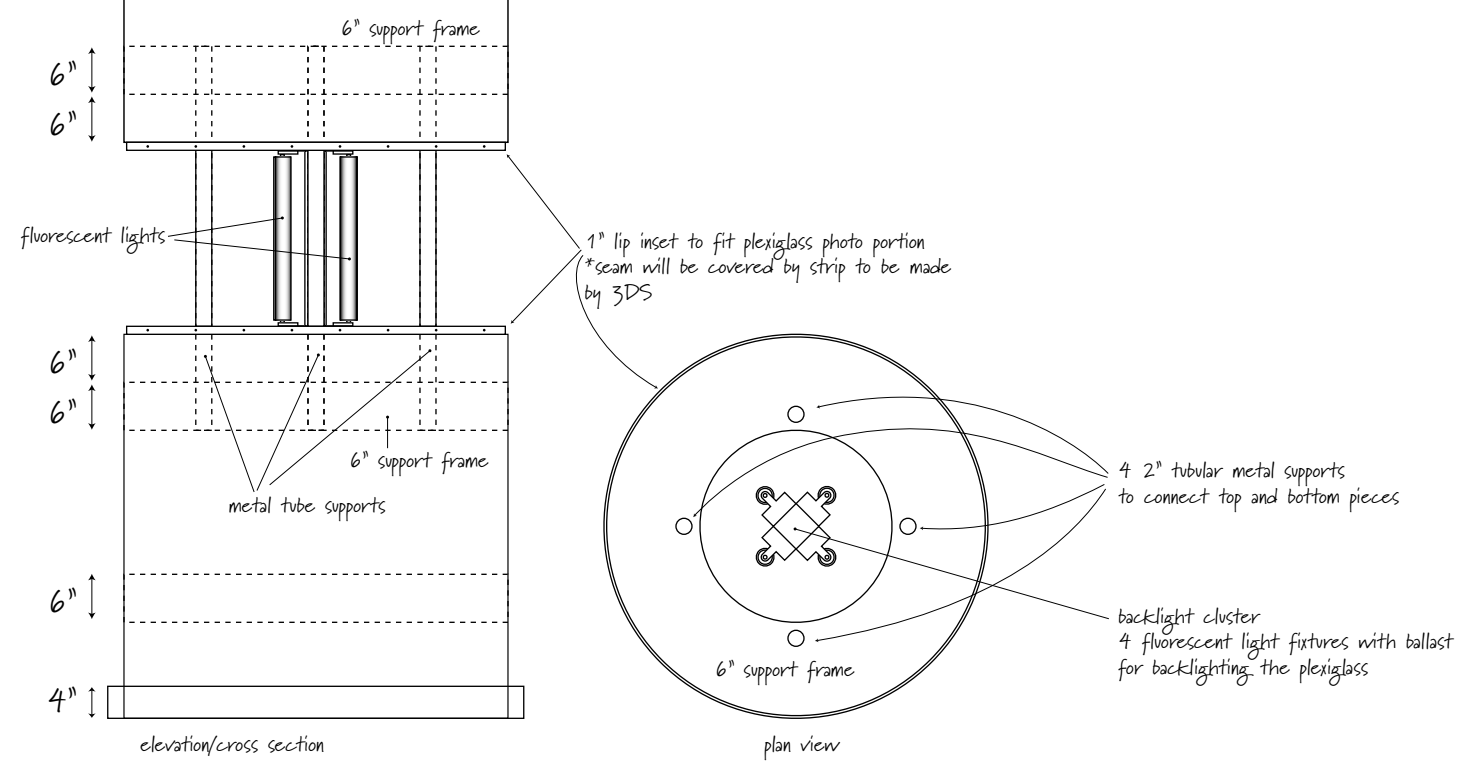

A4. WINTER PARK DISCOVERY CENTER – PRE-SHOW

WINTER PARK, COLORADO

dimensions:
height = 12'
diameter = 4'
circumference = 12'6.72"

plate sizes = approx. 37.5"w x 24"h

surface : aged mild steel plates with 1" rivets

central backlit photo panel
height = 2' x circumference

WP60 - PRE-SHOW BOILER PLATE PILLAR — WINTER PARK DISCOVERY CENTER

WINTER PARK, COLORAD

reference

WP70 - BOX CAR DOOR (front side) — WINTER PARK DISCOVERY CENTER