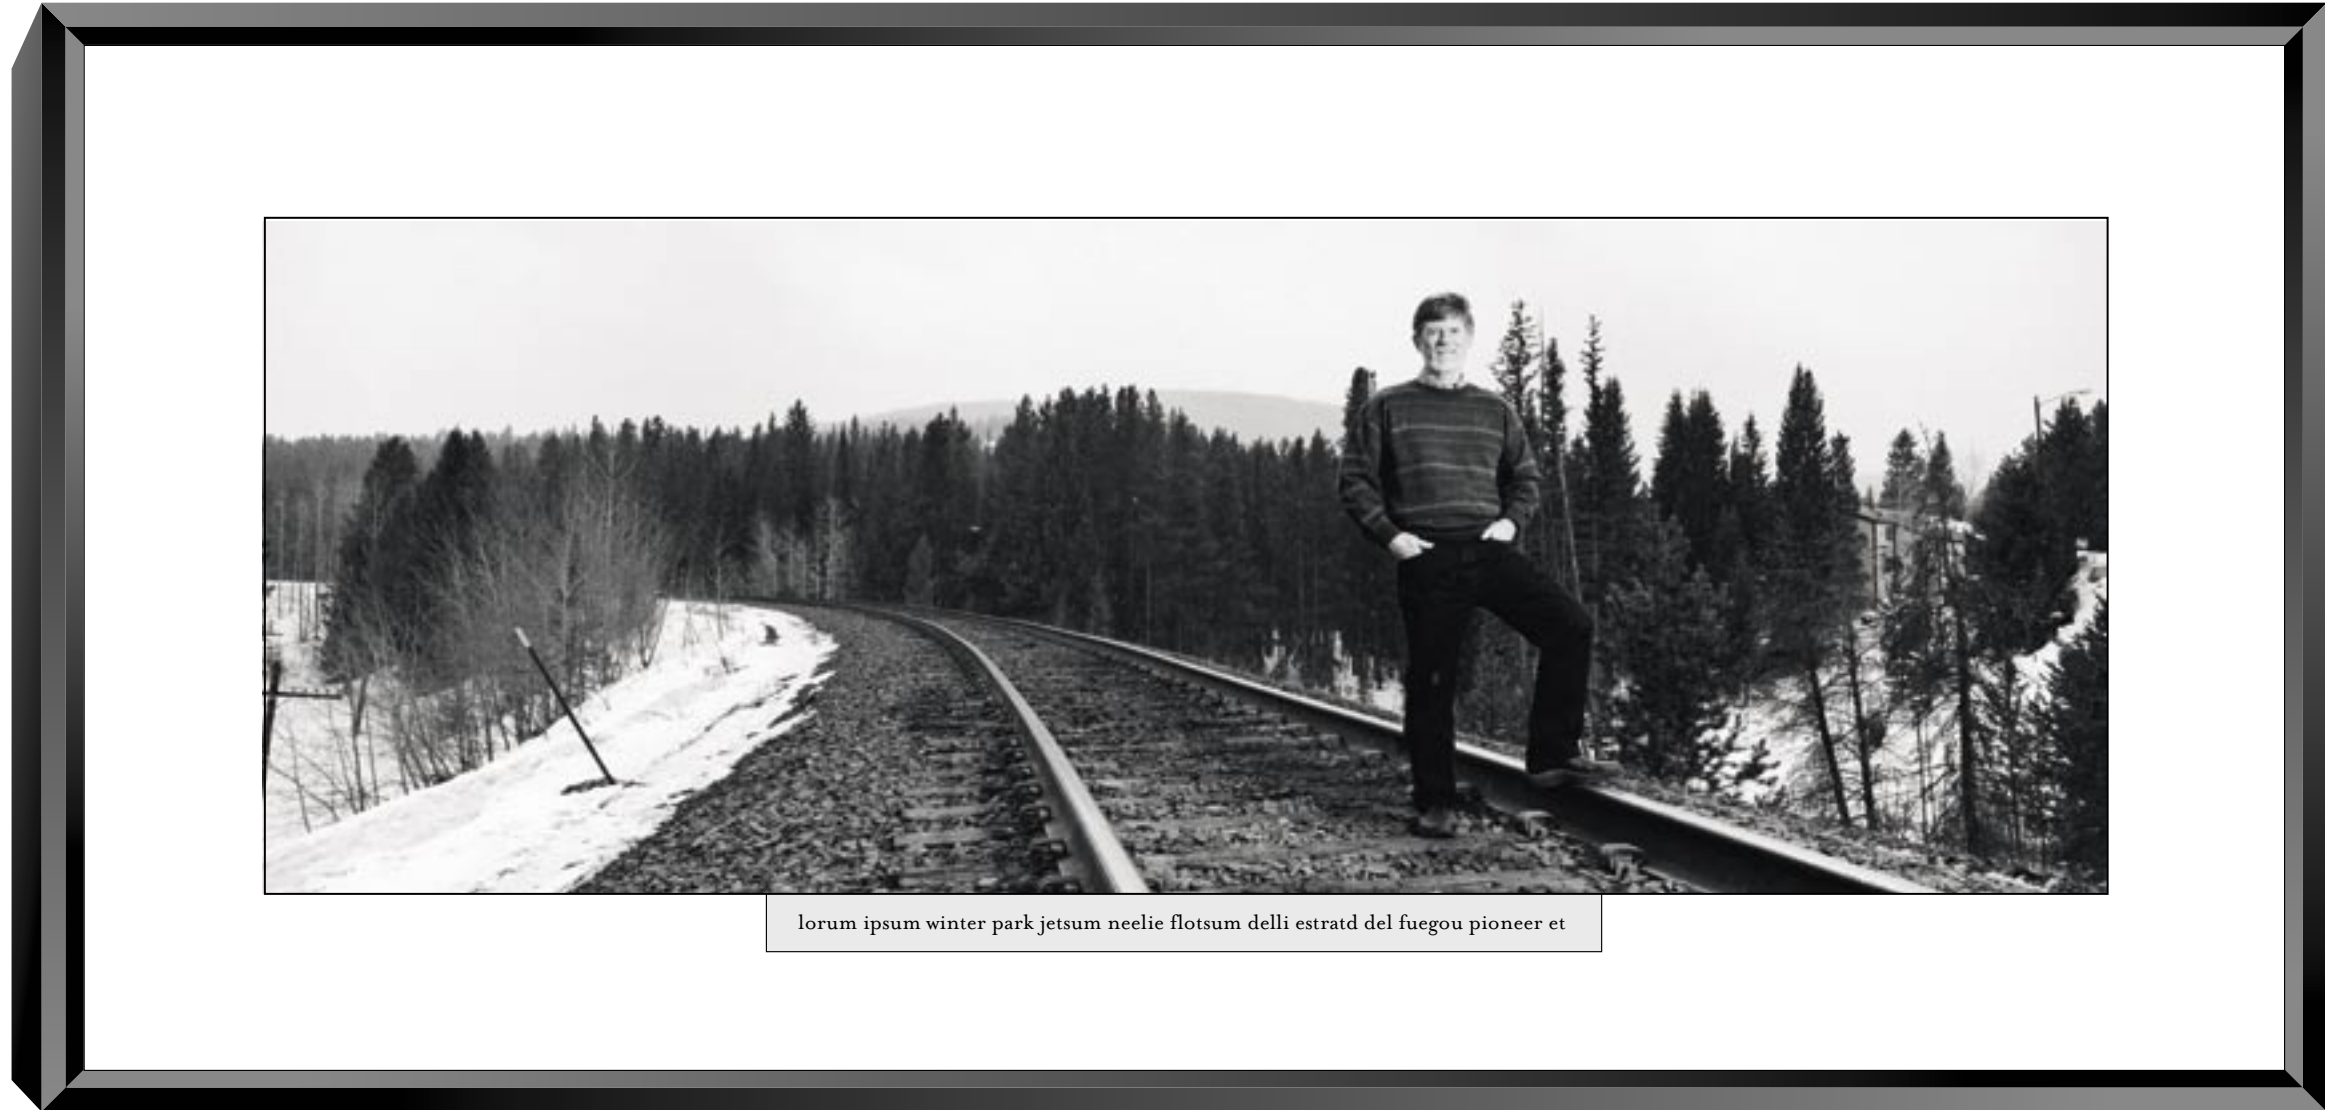

lorum ipsum winter park jetsum neelie flotsum delli estratd del fuegou pioneer et

Portraits will be of gallery quality "silver bromide prints" with a bright white 4" mat and a modern wooden frame. Each portrait will be captioned, as shown.