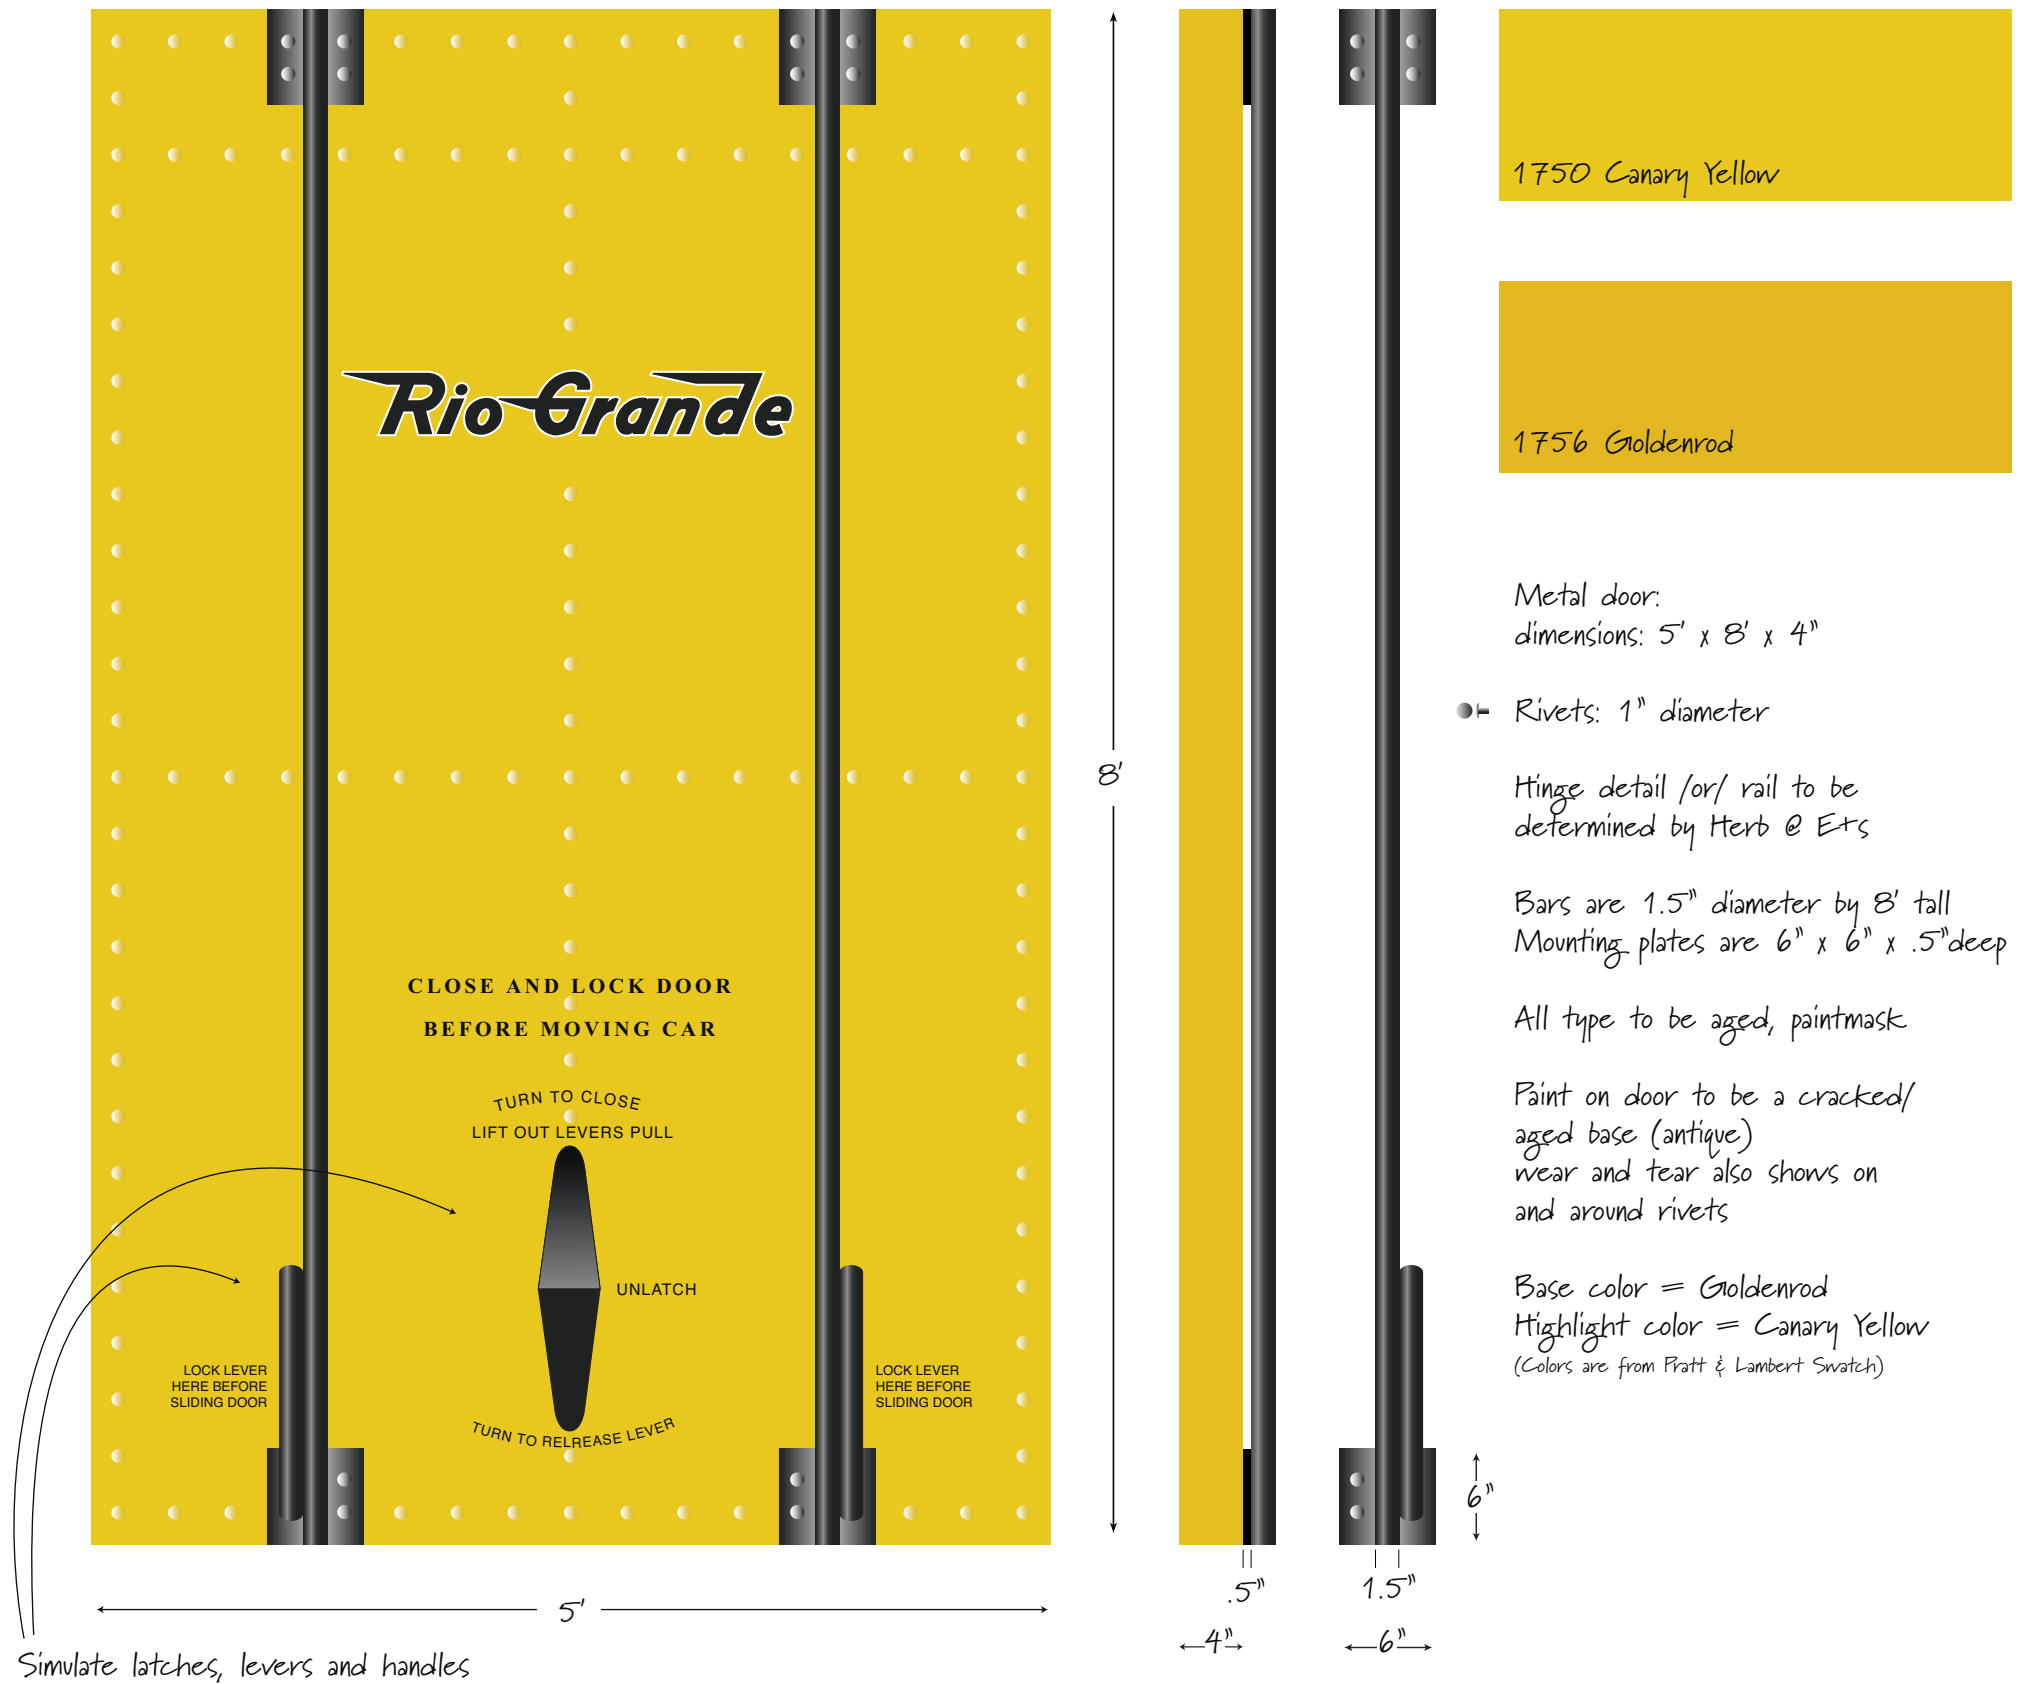

A4. WINTER PARK DISCOVERY CENTER – PRE-SHOW

WINTER PARK, COLORADO

dimensions:
height = 12'
diameter = 4'
circumference = 12'6.72"

plate sizes = approx. 37.5"w x 24"h

surface : aged mild steel plates with 1" rivets

central backlit photo panel
height = 2' x circumference

WP60 - PRE-SHOW BOILER PLATE PILLAR — WINTER PARK DISCOVERY CENTER

WINTER PARK, COLORAD

reference

WP70 - BOX CAR DOOR (front side) — WINTER PARK DISCOVERY CENTER

WINTER PARK, COLORADO

Metal door:
 dimensions: 5' x 8' x 4"

● Rivets: 1" diameter

Paint on door to be a cracked/
 aged base (antique)
 wear and tear also shows on
 and around rivets

Base color = Goldenrod
 Highlight color = Canary Yellow
 (Colors are from Pratt & Lambert Swatch)