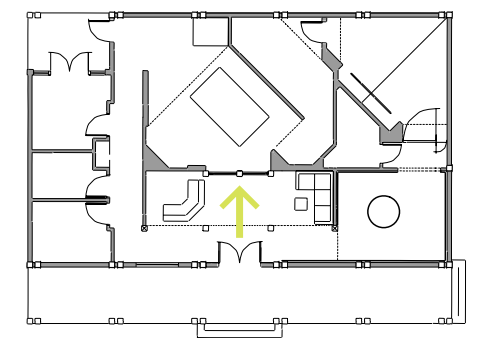

A1. WINTER PARK DISCOVERY CENTER – RECEPTION

WINTER PARK, COLORADO