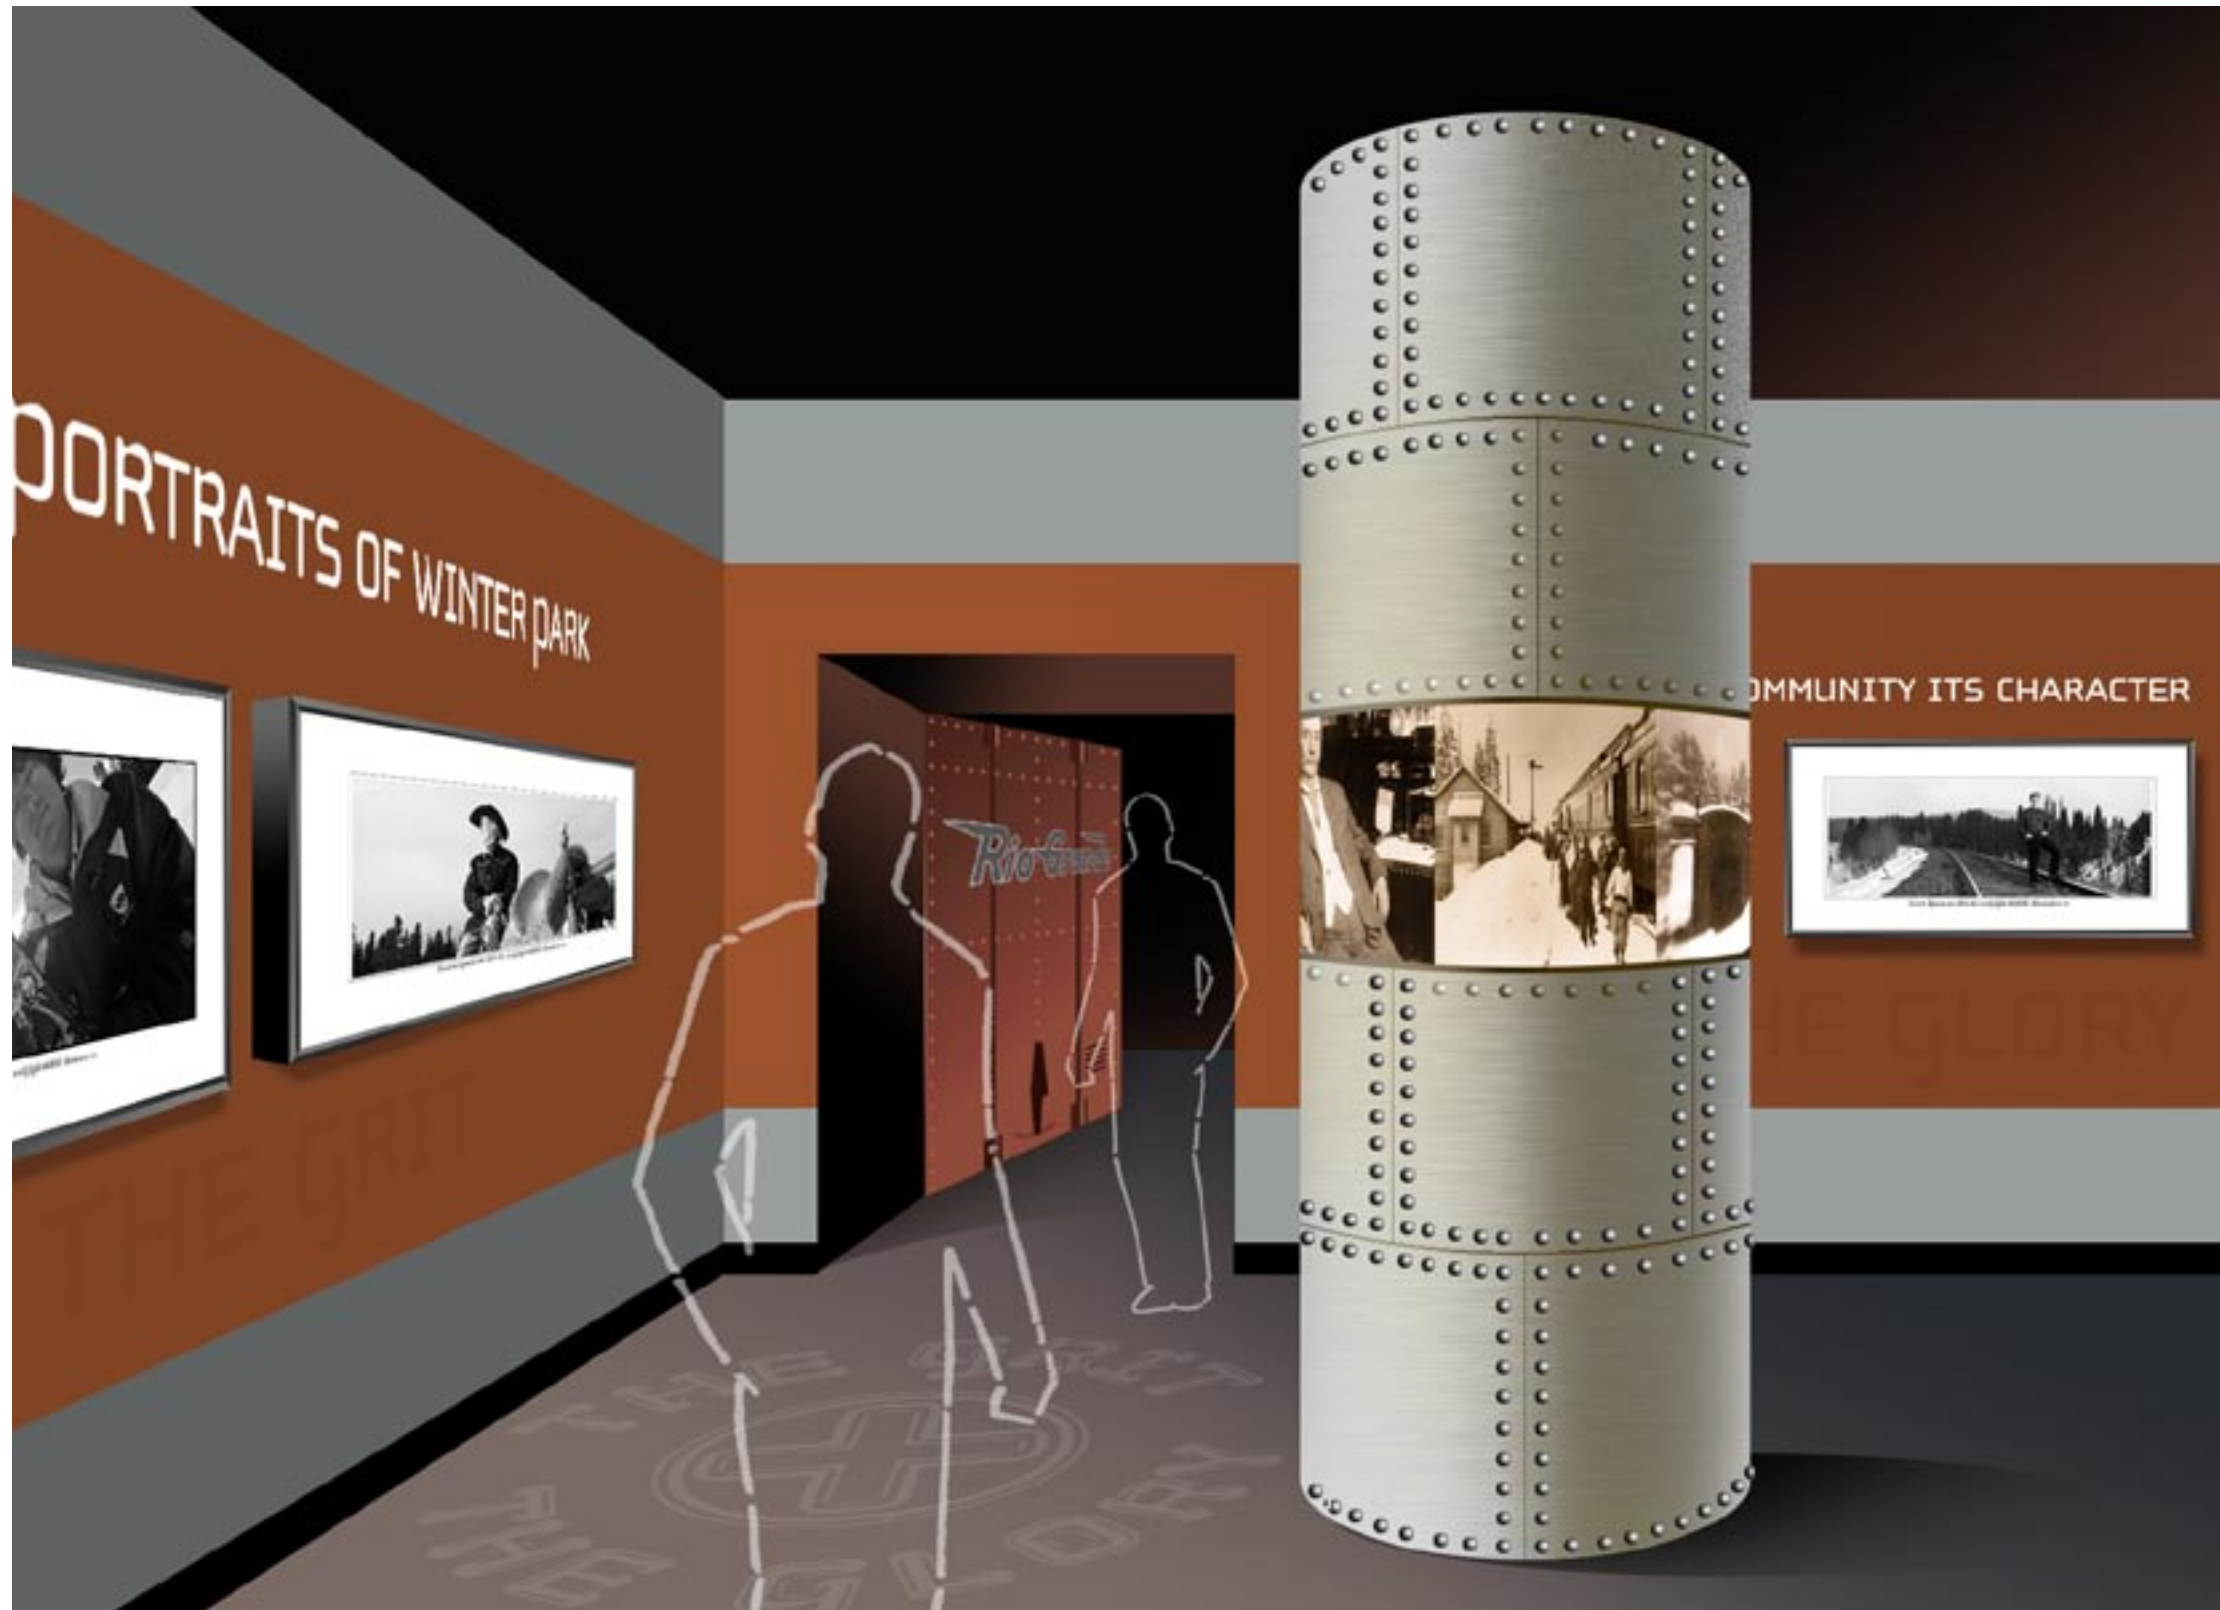

The pre-show gallery showcases the characters (past and present) of Winter Park. The contrast between past and present is exaggerated with the inclusion of "historical" artifacts (boiler, and boxcar door) The "Boiler" and the "Box Car door" will be fabricated to look as if they are authentic relics from the past.