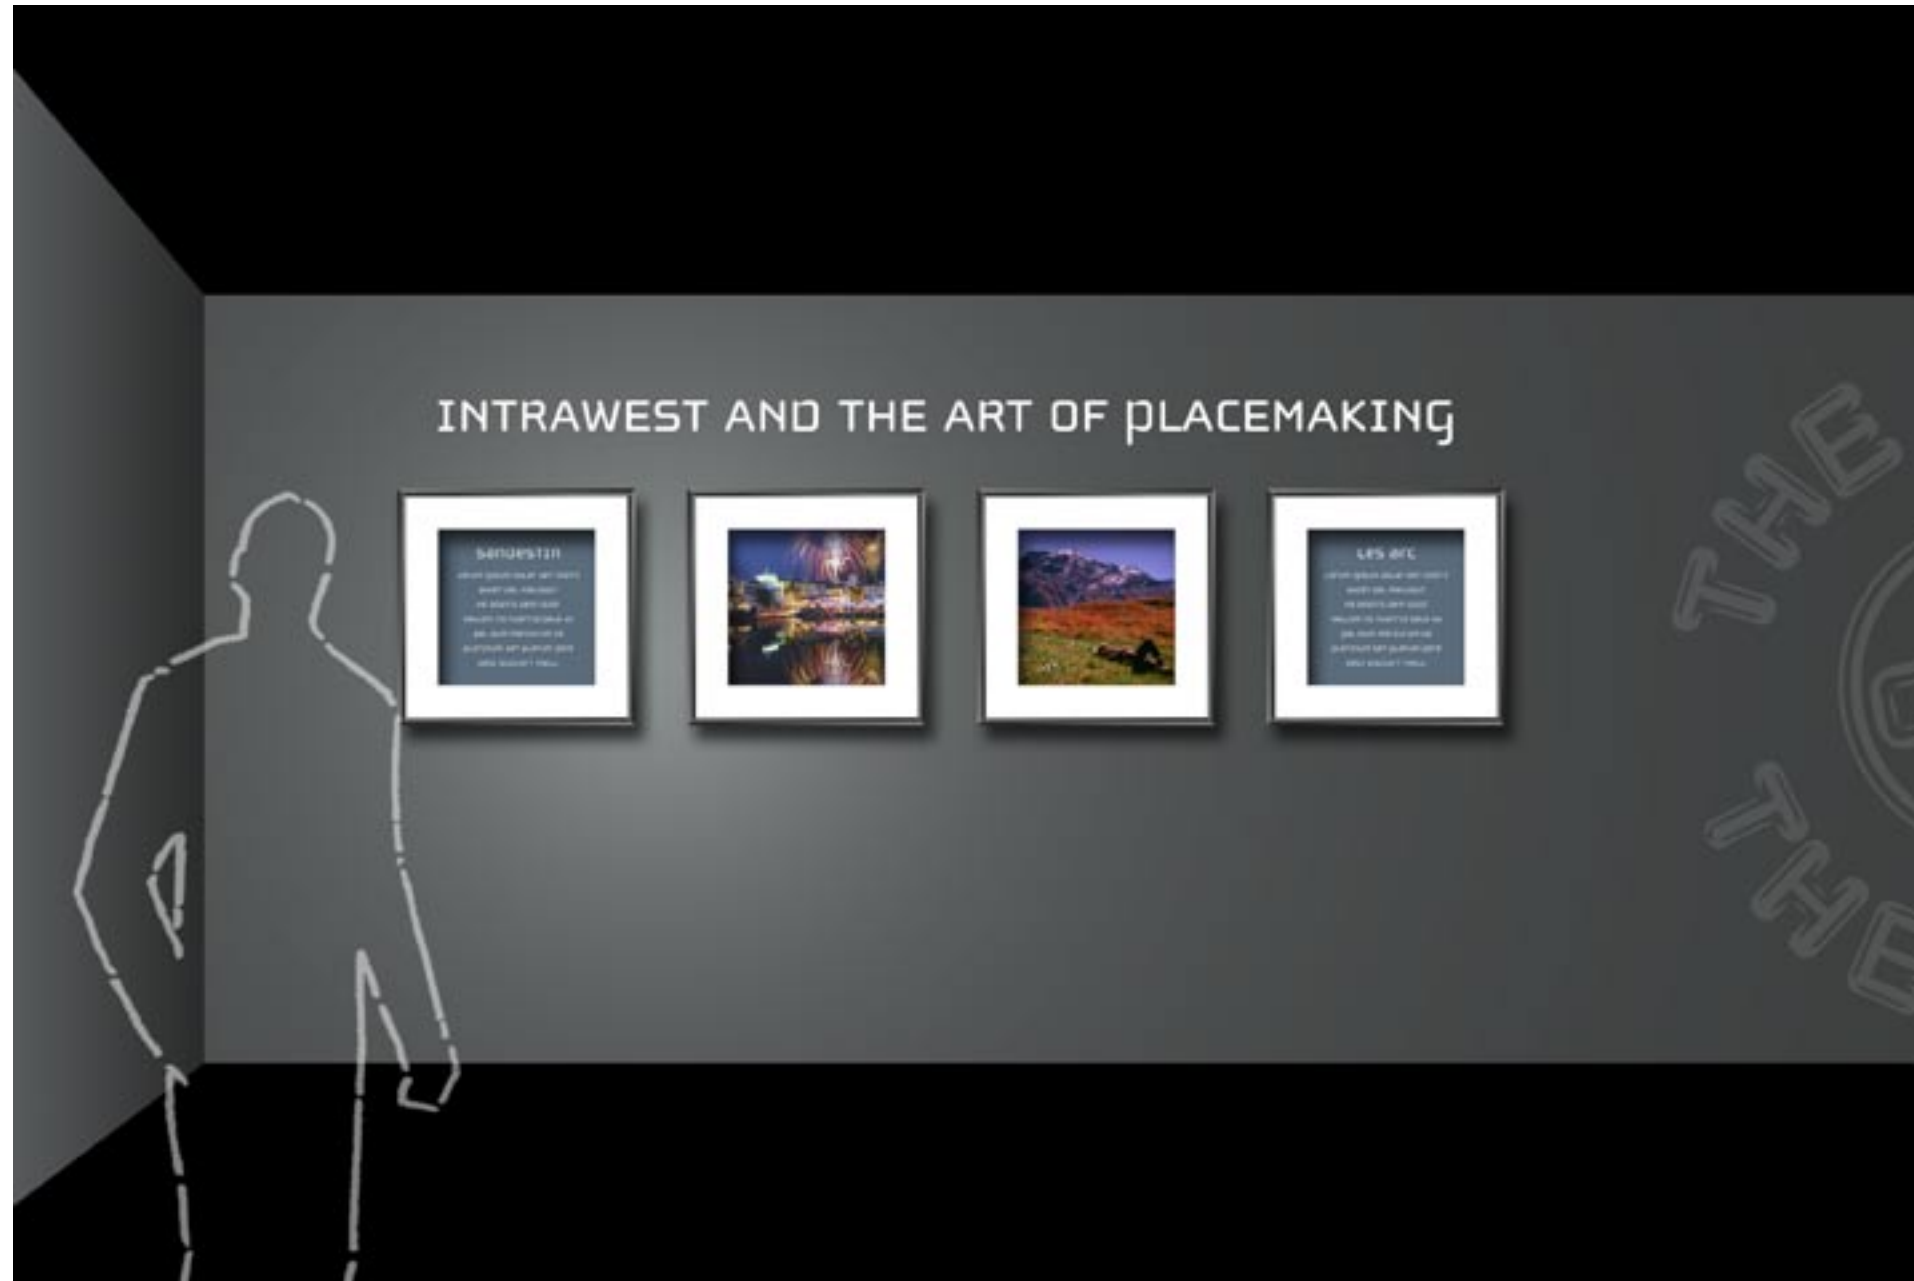

These four renderings will be 30" square, shadow box framed. Mounted at eye level and dramatically lit.

The captions for the renderings will be Vinyl type applied directly to the wall in a lyrical curved shape.

A Varnish paint mask will display "The Grit + The Glory" logo

Walls will be dramatically lit using Amber and teal theatrical lighting.